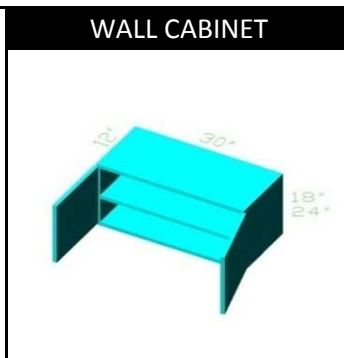

- ☐ W0930: 09"W x 30"H x 12"D
- ☐ W1230: 12"W x 30"H x 12"D
- ☐ W1530: 15"W x 30"H x 12"D
- ☐ W1830: 18"W x 30"H x 12"D
- ☐ W2130: 21"W x 30"H x 12"D
- ☐ W2430: 24"W x 30"H x 12"D
- ☐ W2730: 27"W x 30"H x 12"D
- ☐ W3030: 30"W x 30"H x 12"D
- ☐ W3330: 33"W x 30"H x 12"D
- ☐ W3630: 36"W x 30"H x 12"D

- ☐ W0936: 09"W x 36"H x 12"D
- ☐ W1236: 12"W x 36"H x 12"D
- ☐ W1536: 15"W x 36"H x 12"D
- ☐ W1836: 18"W x 36"H x 12"D
- ☐ W2136: 21"W x 36"H x 12"D
- ☐ W2436: 24"W x 36"H x 12"D
- ☐ W2736: 27"W x 36"H x 12"D
- ☐ W3036: 30"W x 36"H x 12"D
- ☐ W3336: 33"W x 36"H x 12"D
- ☐ W3636: 36"W x 36"H x 12"D

- ☐ W0942: 09"W x 42"H x 12"D
- ☐ W1242: 12"W x 42"H x 12"D
- ☐ W1542: 15"W x 42"H x 12"D
- ☐ W1842: 18"W x 42"H x 12"D
- ☐ W2142: 21"W x 42"H x 12"D
- ☐ W2442: 24"W x 42"H x 12"D
- ☐ W2742: 27"W x 42"H x 12"D
- ☐ W3042: 30"W x 42"H x 12"D
- ☐ W3342: 33"W x 42"H x 12"D
- ☐ W3642: 36"W x 42"H x 12"D

- ☐ W3012: 30"W x 12"H x 12"D
- ☐ W3015: 30"W x 15"H x 12"D
- ☐ W3018: 30"W x 18"H x 12"D
- ☐ W3024: 30"W x 24"H x 12"D

W0930 - W2130 has single door.
W2430 - W3630 has double doors. Two adjustable shelves.

W0936 - W2136 has single door. W2436 - W3636 has double doors. Two adjustable shelves.

W0942 - W2142 has single door.
W2442 - W3642 has double doors. Three adjustable shelves.

W3012, W3015 has no shelf.
W3018, W3024 has one adjustable shelf. Two doors.

WALL CABINET

WALL DIAGONAL CORNER

WALL EASY REACH CORNER

INTERIOR FEATURES

SimplyGreen™ cabinets are loaded with top features. **Two-part shelf supporters** are designed to provide secure and easy adjustment. A **metal mounting hanger** is included for easy installation of wall cabinets to studs without screws. A **tilt-out tray** includes a pair of self-closing hinges to secure this concealed tray. Hidden **trash baskets** pull out for convenience. **Drawer slides** are easy and soft closing with concealed under-mounting and are full extension. For easy leveling of base cabinets, **adjustable legs** are included.